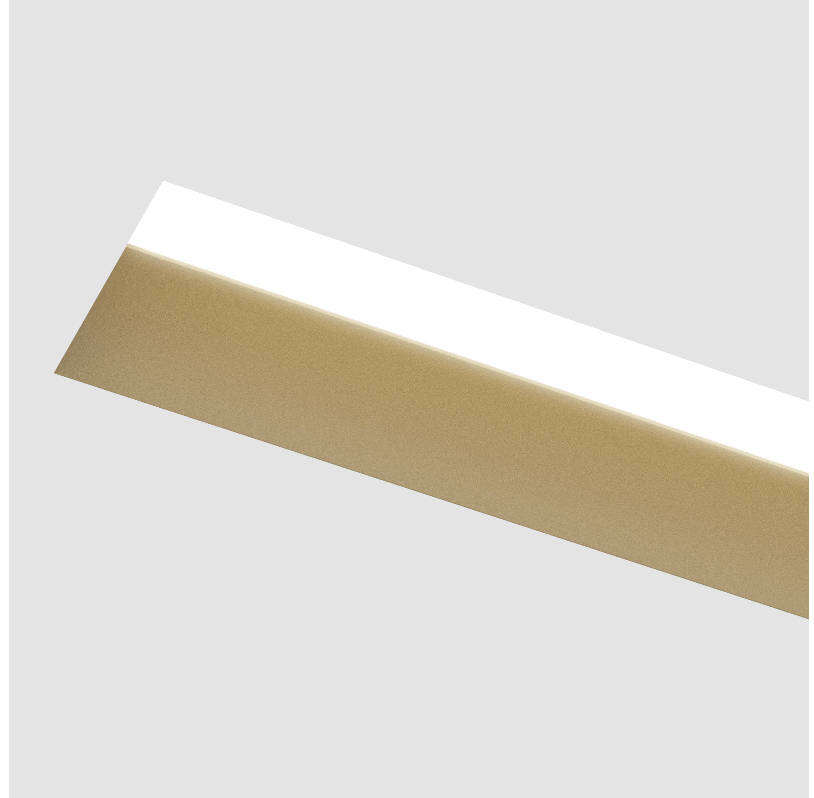

PHYSICAL

Shape: Rectangle
Length (mm): 1440
Length (in): 56 1¹/₁₆"
Width (mm): 75
Width (in): 2 15¹/₁₆"
Height (mm): 135
Height (in): 5 5¹/₁₆"
Ceiling Thickness (mm): 10 / 12.5 / 15
Ceiling Thickness (in): 3/8 or 1/2 or 9/16
Min. Recessing Depth (mm): 170
Min. Recessing Depth (in): 6 11¹/₁₆"
Light Distribution: Direct
Weight (kg): 5.62
Weight (lbs): 12.36
Diffuser: PMMA - Opal

Fixture Finish: SSR / BKV / CWI / CRY / HAB / LAG / UFT / ITA / RUA / RUR / MIC / FTG / MYG / TWT / LOD / PUS / FRO / FUP / KIA / POP / BLS / SPG / MEY / GOH / GUM / CHC / COM / ABZ / JAG / OBR / MOS / ROR

Fixture Material: Aluminum
Cut-out Measurements: 1450mm / 57 1/16" x 92mm / 3 5/8"
Upon Request: Unique Sizes Unique Ceiling Thickness

ELECTRICAL

Lamp Type: LED (Zhaga Standard)
Input Wattage (W): 25.3
Total Output Wattage (W): 20 / 16 (3500K)
Dimming: 0-10V Dimming / Phase Dimming (120Vac Only)
Driver Included: Yes
Driver Location: Integrated
Driver Type: Constant Current - 120 / 277Vac
Driver Class: Class 2
Input Voltage (V): 120 - 277
Constant Current (MA): 350 / 500 (3500K)

LED

Color Temperature (°K): 3000 / 3500 / 4000
Max. Delivered Lumen (lm): 1710 / 1774 / 1810
CRI: >90 CRI
Lamp Life (hrs): 50000
Upon Request: Special Color Temperature RGB-W Tunable White CRI (no minimum qty) price increase + longer lead time

OPTICAL

RATINGS AND CERTIFICATIONS

Certified By: Certified for North American Standards
IP rating: IP20