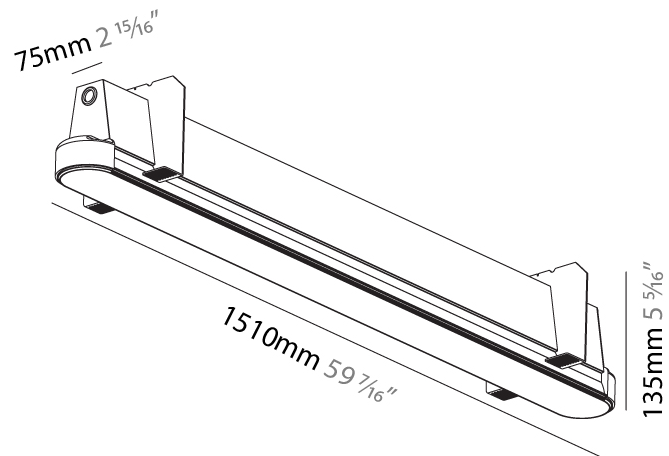

Shape: Oblong
Length (mm): 1510
Length (in): 59 7/16
Width (mm): 75
Width (in): 2 15/16
Height (mm): 135
Height (in): 5 5/16
Ceiling Thickness (mm): 10 / 12.5 / 15
Ceiling Thickness (in): 3/8 or 1/2 or 9/16
Min. Recessing Depth (mm): 170
Min. Recessing Depth (in): 6 11/16
Light Distribution: Direct
Weight (kg): 5.949
Weight (lbs): 13.09
Installation Requirement: Ceiling Thickness: 10mm / 12mm / 15mm
Diffuser: PMMA - Opal
Fixture Finish: SSR / BKV / CWI / CRY / HAB / LAG / UFT / ITA / RUA / RUR / MIC / FTG / MYG / TWT / LOD / PUS / FRO / FUP / KIA / POP / BLS / SPG / MEY / GOH / GUM / CHC / COM / ABZ / JAG / OBR / MOS / ROR
Fixture Material: Aluminum
Cut-out Measurements: 1528mm / 60 3/16" x 92mm / 3 5/8"
Upon Request: Unique Sizes Unique Ceiling Thickness

ELECTRICAL

Lamp Type: LED (Zhaga Standard)
Input Wattage (W): 25.3
Total Output Wattage (W): 20 / 16 (3500K)
Dimming: 0-10V Dimming / Phase Dimming (120Vac Only)
Driver Included: Yes
Driver Location: Integrated
Driver Type: Constant Current - 120 / 277Vac
Driver Class: Class 2
Input Voltage (V): 120 - 277
Constant Current (MA): 350 / 500 (3500K)

LED

Color Temperature (°K): 3000 / 3500 / 4000
Max. Delivered Lumen (lm): 1710 / 1774 / 1810
CRI: >90 CRI
Lamp Life (hrs): 50000
Upon Request: Special Color Temperature RGB-W Tunable White CRI (no minimum qty) price increase + longer lead time

OPTICAL

RATINGS AND CERTIFICATIONS

Certified By: Certified for North American Standards
IP rating: IP20