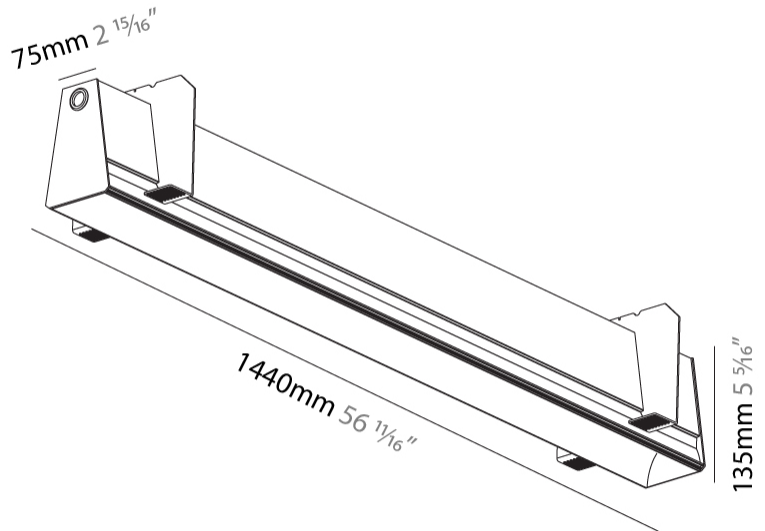

PHYSICAL

Shape: Rectangle
Length (mm): 1440
Length (in): 56 1¹/₁₆"
Width (mm): 75
Width (in): 2 15¹/₁₆"
Height (mm): 135
Height (in): 5 5¹/₁₆"
Ceiling Thickness (mm): 10 / 12.5 / 15
Ceiling Thickness (in): 3/8 or 1/2 or 9/16
Min. Recessing Depth (mm): 170
Min. Recessing Depth (in): 6 11¹/₁₆"
Light Distribution: Direct
Weight (kg): 5.62
Weight (lbs): 12.36
Diffuser: PMMA - Opal

Fixture Finish: SSR / BKV / CWI / CRY / HAB / LAG / UFT / ITA / RUA / RUR / MIC / FTG / MYG / TWT / LOD / PUS / FRO / FUP / KIA / POP / BLS / SPG / MEY / GOH / GUM / CHC / COM / ABZ / JAG / OBR / MOS / ROR

Fixture Material: Aluminum
Cut-out Measurements: 1450mm / 57 1/16" x 92mm / 3 5/8"
Upon Request: Unique Sizes Unique Ceiling Thickness

ELECTRICAL

Lamp Type: LED (Zhaga Standard)
Input Wattage (W): 25.3
Total Output Wattage (W): 20 / 16 (3500K)
Dimming: 0-10V Dimming / Phase Dimming (120Vac Only)
Driver Included: Yes
Driver Location: Integrated
Driver Type: Constant Current - 120 / 277Vac
Driver Class: Class 2
Input Voltage (V): 120 - 277
Constant Current (MA): 350 / 500 (3500K)

LED

Color Temperature (°K): 3000 / 3500 / 4000
Max. Delivered Lumen (lm): 1710 / 1774 / 1810
CRI: >90 CRI
Lamp Life (hrs): 50000
Upon Request: Special Color Temperature RGB-W Tunable White CRI (no minimum qty) price increase + longer lead time

OPTICAL

RATINGS AND CERTIFICATIONS

Certified By: Certified for North American Standards
IP rating: IP20