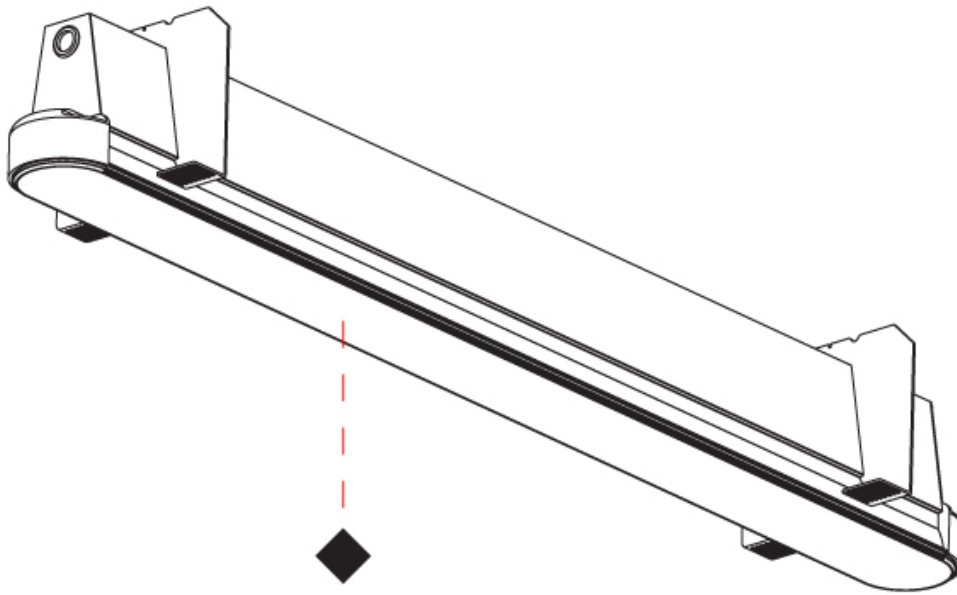

OPTICAL

RATINGS AND CERTIFICATIONS

Certified By: Certified for North American Standards
IP rating: IP20

GROOVE ROUND TRIMLESS

A35656-

PROJECT	_____
TYPE	_____
SPECIFIER	_____
QUANTITY	_____
DATE	_____

GROOVE COLOR FINISH CHART